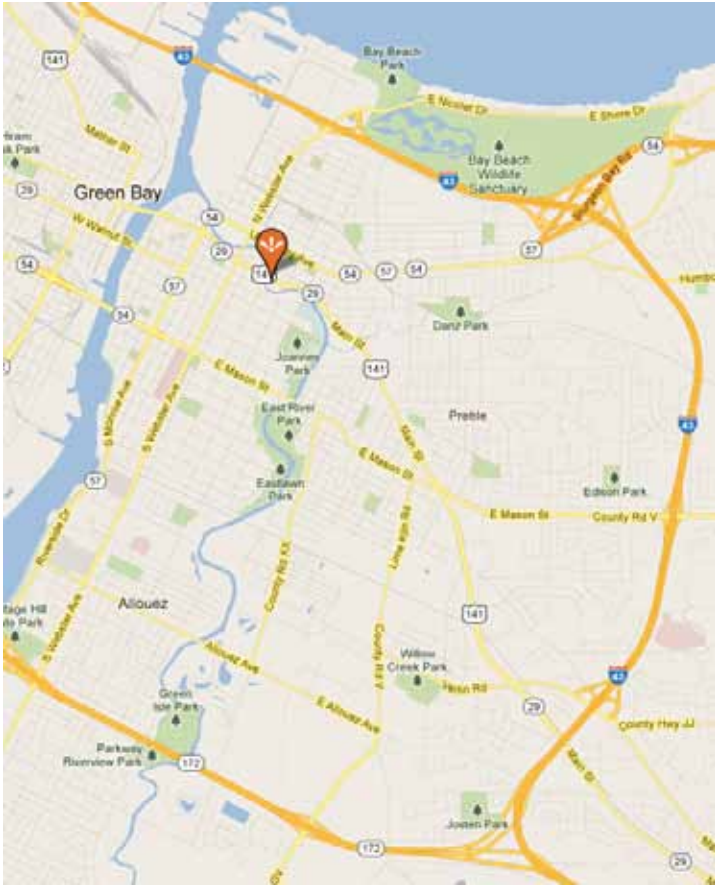

DIRECTIONS TO CINEVIZ

From 41 North

- Exit I-43 South
- Exit Webster Ave., turn Right
- Turn Left on Main St.
- Turn Right on St. George St. for parking in back on right side

From 41 South

- Exit onto 172 East towards Milwaukee
- Exit Webster Ave., turn Left
- Turn Right on Main St.
- Turn Right on St. George St. for parking in back on right side

From I-43 South

- Stay on I-43 North into Green Bay
- Exit Mason St., turn Left
- Turn Right on Main St.
- Turn Left on St. George St. for parking in back on right side

From Austin Straubel International Airport

- Turn onto 172 East
- Exit Left on WI-32/Ashland Ave.
- Turn Right on Dousman St. (Becomes Main St.)
- Turn Right on St. George St. for parking in back on right side

From Outagamie Airport

- Stay on College Ave.
- Merge onto US 41 North
- Exit Webster Ave., turn Left
- Turn Right on Main St.
- Turn Right on St. George St. for parking in back on right side